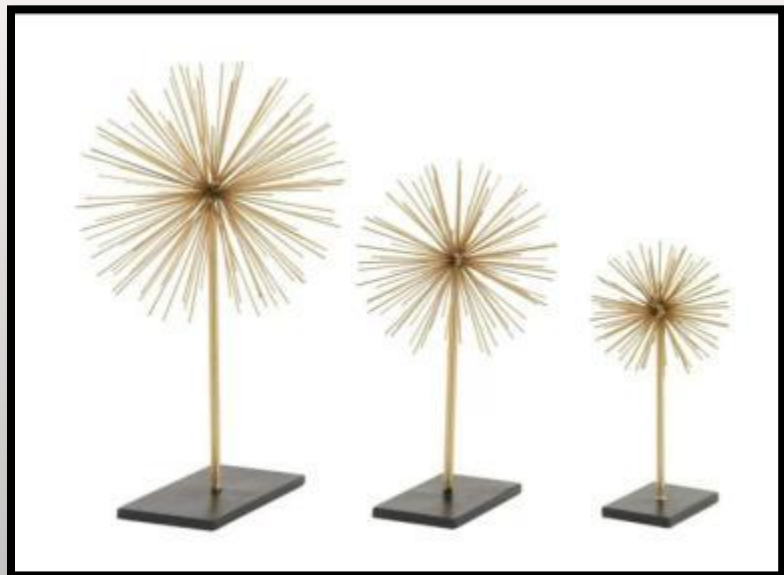

VOTIVES SET OF TWO

HANGING TERRARIUM

GLASS LANTERN

CANDLE HOLDER

TABLE DECOR

TABLE DECOR

PO - 035

TABLE DECOR